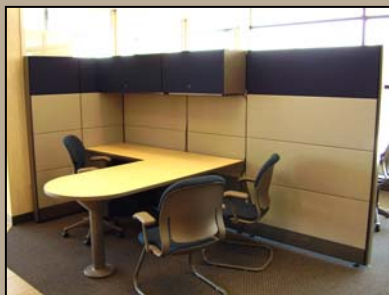

## Becker Subaru

**Project:** New Showroom,  
Allentown, PA

**Scope:** Private Offices Waiting  
Room, Sales Area Workstations,  
Cafeteria, Administration Area.

**Products:** Herman Miller  
Ethospace Workstations,  
Meridian 5000, Equa Chairs, Hon  
Desks, Carolina Seating And  
Tables.