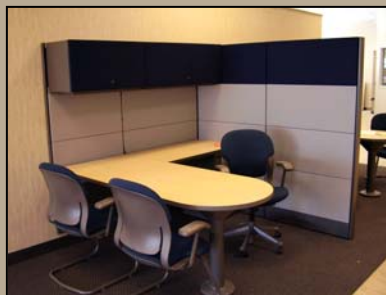

## Becker Subaru

**Project:** New Showroom,  
Allentown, PA

**Scope:** Private Offices Waiting  
Room, Sales Area Workstations,  
Cafeteria, Administration Area.

**Products:** Herman Miller  
Ethospace Workstations,  
Meridian 5000, Equa Chairs, Hon  
Desks, Carolina Seating And  
Tables.